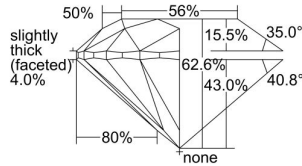

GIA®

FACSIMILE

GIA REPORT 6482495507

Verify this report at GIA.edu

GIA NATURAL DIAMOND DOSSIER®

February 07, 2024
GIA Report Number **6482495507**
Shape and Cutting Style ..... **Round Brilliant**
Measurements ..... **4.25 - 4.27 x 2.67 mm**

GRADING RESULTS

Carat Weight ..... **0.30 carat**
Color Grade ..... **I**
Clarity Grade **VS1**
Cut Grade ..... **Excellent**

ADDITIONAL GRADING INFORMATION

Polish ..... **Excellent**
Symmetry ..... **Excellent**
Fluorescence ..... **None**
Clarity Characteristics ..... **Crystal, Cloud, Pinpoint**
Inscription(s): **GIA 6482495507**

PROPORTIONS

Profile to actual proportions