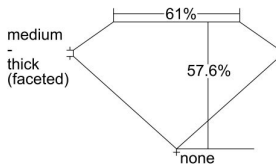

GIA®

FACSIMILE

GIA REPORT 6482528306

Verify this report at GIA.edu

GIA NATURAL DIAMOND DOSSIER®

February 08, 2024
GIA Report Number **6482528306**
Shape and Cutting Style ..... **Heart Brilliant**
Measurements ..... **5.11 x 5.94 x 3.42 mm**

GRADING RESULTS

Carat Weight ..... **0.60 carat**
Color Grade ..... **I**
Clarity Grade **VS1**

ADDITIONAL GRADING INFORMATION

Polish ..... **Excellent**
Symmetry ..... **Excellent**
Fluorescence ..... **None**
Clarity Characteristics ..... **Feather, Pinpoint**
Inscription(s): **GIA 6482528306**

PROPORTIONS

Profile not to actual proportions

GRADING SCALES

GIA COLOR SCALE		GIA CLARITY SCALE			
COLORLESS	D	VERY VERY SLIGHTLY INCLUDED	FLAWLESS		
	E		INTERNALLY FLAWLESS		
	F	VERY SLIGHTLY INCLUDED	VVS₁		
	G		VVS₂		
	H		VS₁		
	NEAR COLORLESS	I	SLIGHTLY INCLUDED	VS₂	
		J		SI₁	
		FAINT	K	INCLUDED	SI₂
			L		I₁
			M		I₂
VERT LIGHT	N	NOT GRADED	I₃		
	O				
	P				
	Q				
	R				
LIGHT	S				
	T				
	U				
	V				
	W				
	Z