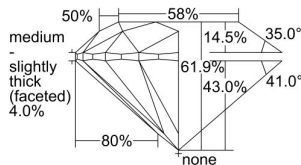

GIA®

FACSIMILE

GIA REPORT 6482536872

Verify this report at GIA.edu

GIA NATURAL DIAMOND DOSSIER®

February 09, 2024
GIA Report Number **6482536872**
Shape and Cutting Style ..... **Round Brilliant**
Measurements ..... **4.57 - 4.59 x 2.84 mm**

GRADING RESULTS

Carat Weight ..... **0.37 carat**
Color Grade ..... **H**
Clarity Grade **VS1**
Cut Grade ..... **Excellent**

ADDITIONAL GRADING INFORMATION

Polish ..... **Excellent**
Symmetry ..... **Excellent**
Fluorescence ..... **None**
Clarity Characteristics.....**Crystal, Feather, Cloud, Pinpoint**
Inscription(s): **GIA 6482536872**

PROPORTIONS

Profile to actual proportions

GRADING SCALES

GIA COLOR SCALE	GIA CLARITY SCALE	GIA CUT SCALE	
D	FLAWLESS	EXCELLENT	
E	INTERNALLY FLAWLESS		
F		VVS₁	VERY GOOD
G	VVS₂		
H	VS₁	GOOD	
I	VS₂		
J	SI₁	FAIR	
K	SI₂		
L	I₁	POOR	
M	I₂		
N	I₃		
O			
P			
Q			
R			
S			
T			
U			
V			
W			
X			
Y			
Z