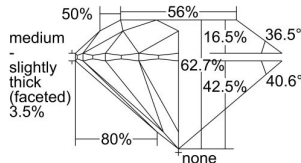

GIA®

FACSIMILE

GIA REPORT 6482537621

Verify this report at GIA.edu

GIA NATURAL DIAMOND DOSSIER®

February 09, 2024
GIA Report Number **6482537621**
Shape and Cutting Style ..... **Round Brilliant**
Measurements ..... **5.88 - 5.92 x 3.70 mm**

GRADING RESULTS

Carat Weight ..... **0.80 carat**
Color Grade ..... **K**
Clarity Grade **S11**
Cut Grade ..... **Excellent**

ADDITIONAL GRADING INFORMATION

Polish ..... **Excellent**
Symmetry ..... **Excellent**
Fluorescence ..... **Faint**
Clarity Characteristics ..... **Crystal**
Inscription(s): **GIA 6482537621**

PROPORTIONS

Profile to actual proportions

GRADING SCALES

GIA COLOR SCALE	GIA CLARITY SCALE	GIA CUT SCALE
COLOURESS	FLAWLESS	EXCELLENT
D	FLAWLESS	
E	INTERNALLY FLAWLESS	VERY GOOD
F	VVS₁	
G		
H		
I	VVS₂	GOOD
J	VS₁	
K		
L	VS₂	FAIR
M	SI₁	
N		
O	SI₂	
P	I₁	POOR
Q		
R		
S	I₂	
T		
U	I₃	
V		
W		
X		
Y		
Z