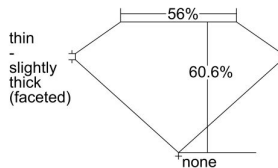

GIA®

FACSIMILE

GIA REPORT 6482541667

Verify this report at GIA.edu

GIA NATURAL DIAMOND DOSSIER®

February 12, 2024
GIA Report Number **6482541667**
Shape and Cutting Style ..... **Heart Brilliant**
Measurements ..... **4.97 x 5.75 x 3.48 mm**

GRADING RESULTS

Carat Weight ..... **0.57 carat**
Color Grade ..... **E**
Clarity Grade **VS2**

ADDITIONAL GRADING INFORMATION

Polish ..... **Excellent**
Symmetry ..... **Excellent**
Fluorescence ..... **Faint**
Clarity Characteristics..... **Crystal, Feather**
Inscription(s): **GIA 6482541667**

PROPORTIONS

Profile not to actual proportions

GRADING SCALES

GIA COLOR SCALE		GIA CLARITY SCALE			
COLORLESS	D	VERY VERY SLIGHTLY INCLUDED	FLAWLESS		
	E		INTERNALLY FLAWLESS		
	F	VERY SLIGHTLY INCLUDED	VS₁		
	G		VS₂		
	H		VS₁		
	NEAR COLORLESS	I	SLIGHTLY INCLUDED	SI₁	
		J		SI₂	
		FAINT	K	INCLUDED	I₁
			L		I₂
			M		I₃
VERT LIGHT	N		NOT LISTED		
	O				
	P				
	Q				
	R				
LIGHT	S				
	T				
	U				
	V				
	Z