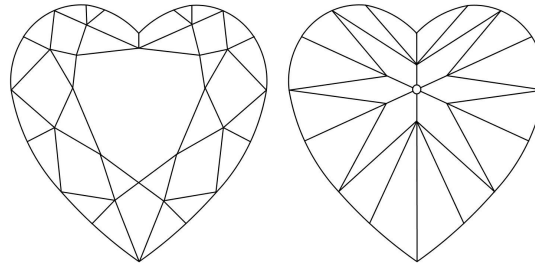

Carat Weight ..... 2.11 carat  
 Color Grade ..... K, Faint Brown  
 Clarity Grade ..... Internally Flawless

**ADDITIONAL GRADING INFORMATION**

Polish ..... Excellent  
 Symmetry ..... Excellent  
 Fluorescence ..... None  
 Inscription(s): GIA 6482543114  
**Comments:** Minor details of polish are not shown.

**PROPORTIONS**

Profile not to actual proportions

**CLARITY CHARACTERISTICS**

**GRADING SCALES**

GIA COLOR SCALE		GIA CLARITY SCALE	
COLOURLESS	D	VERY VERY SLIGHTLY INCLUDED	FLAWLESS
	E		INTERNALLY FLAWLESS
	F		VVS <sub>1</sub>
NEAR COLOURLESS	G	VERY SLIGHTLY INCLUDED	VVS <sub>2</sub>
	H		VS <sub>1</sub>
	I		VS <sub>2</sub>
FANT	J	SLIGHTLY INCLUDED	SI <sub>1</sub>
	K		SI <sub>2</sub>
	L		I <sub>1</sub>
VERY LIGHT	M	INCLUDED	I <sub>2</sub>
	N		I <sub>3</sub>
	O		
LIGHT	P		
	Q		
	R		
	S		
	T		
	U		
	V		
W			
X			
Y			
Z			