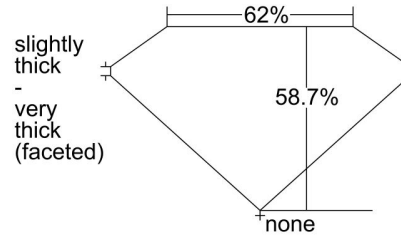

**GIA NATURAL DIAMOND GRADING REPORT**

February 15, 2024  
 GIA Report Number ..... 6482543114  
 Shape and Cutting Style ..... Heart Brilliant  
 Measurements ..... 7.68 x 8.95 x 5.26 mm

**GRADING RESULTS**

Carat Weight ..... 2.11 carat  
 Color Grade ..... K, Faint Brown  
 Clarity Grade ..... Internally Flawless

**ADDITIONAL GRADING INFORMATION**

Polish ..... Excellent  
 Symmetry ..... Excellent  
 Fluorescence ..... None  
 Inscription(s): GIA 6482543114  
**Comments:** Minor details of polish are not shown.

**PROPORTIONS**

Profile not to actual proportions

**CLARITY CHARACTERISTICS**

**GRADING SCALES**

GIA COLOR SCALE		GIA CLARITY SCALE	
COLOURLESS	D	VERY VERY SLIGHTLY INCLUDED	FLAWLESS
	E		INTERNALLY FLAWLESS
	F		VVS <sub>1</sub>
NEAR COLOURLESS	G	VERY SLIGHTLY INCLUDED	VVS <sub>2</sub>
	H		VS <sub>1</sub>
	I		VS <sub>2</sub>
FANT	J	SLIGHTLY INCLUDED	SI <sub>1</sub>
	K		SI <sub>2</sub>
	L		I <sub>1</sub>
VERY LIGHT	M	INCLUDED	I <sub>2</sub>
	N		I <sub>3</sub>
	O		
LIGHT	P		
	Q		
	R		
	S		
	T		
	U		
	V		
W			
X			
Y			
Z			