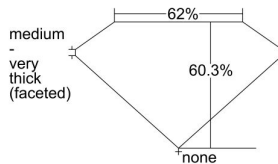

GIA®

FACSIMILE

GIA REPORT 6482564891

Verify this report at GIA.edu

GIA NATURAL DIAMOND DOSSIER®

February 13, 2024
GIA Report Number **6482564891**
Shape and Cutting Style ..... **Heart Brilliant**
Measurements ..... **4.04 x 4.71 x 2.84 mm**

GRADING RESULTS

Carat Weight ..... **0.31 carat**
Color Grade ..... **F**
Clarity Grade **VS1**

ADDITIONAL GRADING INFORMATION

Polish ..... **Excellent**
Symmetry ..... **Excellent**
Fluorescence ..... **None**
Clarity Characteristics.....**Crystal, Feather, Cloud, Pinpoint**
Inscription(s): **GIA 6482564891**

PROPORTIONS

Profile not to actual proportions

GRADING SCALES

GIA COLOR SCALE		GIA CLARITY SCALE	
COLORLESS	D	VERY VERY SLIGHTLY INCLUDED	FLAWLESS
	E		INTERNALLY FLAWLESS
	F		VS₁
	G		VS₂
	H		VS₁
	I		VS₂
	J		SI₁
	K		SI₂
	L		I₁
	M		I₂
NEAR COLORLESS	N	SLIGHTLY INCLUDED	I₃
	O		
	P		
	Q		
FAINT	R		
	S		
	T		
	U		
VERY LIGHT	V		
	W		
	X		
	Y		
LIGHT	Z