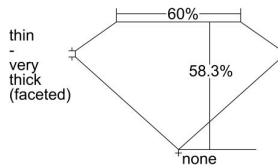

GIA®

FACSIMILE

GIA REPORT 6482567651

Verify this report at GIA.edu

GIA NATURAL DIAMOND DOSSIER®

February 14, 2024
GIA Report Number **6482567651**
Shape and Cutting Style ..... **Heart Brilliant**
Measurements ..... **4.04 x 4.75 x 2.77 mm**

GRADING RESULTS

Carat Weight ..... **0.30 carat**
Color Grade ..... **E**
Clarity Grade **S12**

ADDITIONAL GRADING INFORMATION

Polish ..... **Excellent**
Symmetry ..... **Excellent**
Fluorescence ..... **None**
Clarity Characteristics ..... **Feather, Cloud**
Inscription(s): **GIA 6482567651**

PROPORTIONS

Profile not to actual proportions

GRADING SCALES

GIA COLOR SCALE		GIA CLARITY SCALE			
COLORLESS	D	VERY VERY SLIGHTLY INCLUDED	FLAWLESS		
	E		INTERNALLY FLAWLESS		
	F	VERY SLIGHTLY INCLUDED	VVS₁		
	G		VVS₂		
	H		VS₁		
	NEAR COLORLESS	I	SLIGHTLY INCLUDED	VS₂	
		J		S1₁	
		FAINT	K	INCLUDED	S1₂
			L		I₁
			M		I₂
VERT LIGHT	N	INCLUDED	I₃		
	O				
	P				
	Q				
	R				
	S				
	T				
LIGHT	U				
	V				
	W				
	X				
Y					
Z