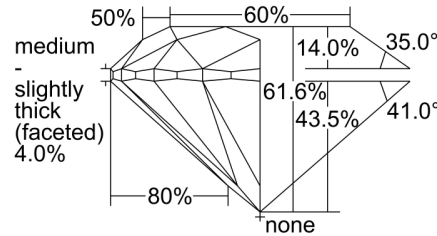

GIA NATURAL DIAMOND GRADING REPORT

February 14, 2024
 GIA Report Number 6482573466
 Shape and Cutting Style Round Brilliant
 Measurements 6.43 - 6.46 x 3.97 mm

GRADING RESULTS

Carat Weight 1.03 carat
 Color Grade G
 Clarity Grade VS1
 Cut Grade Excellent

ADDITIONAL GRADING INFORMATION

Polish Excellent
 Symmetry Excellent
 Fluorescence None
 Inscription(s): GIA 6482573466

PROPORTIONS

Profile to actual proportions

CLARITY CHARACTERISTICS

KEY TO SYMBOLS*

- Feather
- Cloud
- Pinpoint

* Red symbols denote internal characteristics (inclusions). Green or black symbols denote external characteristics (blemishes). Diagram is an approximate representation of the diamond, and symbols shown indicate type, position, and approximate size of clarity characteristics. All clarity characteristics may not be shown. Details of finish are not shown.