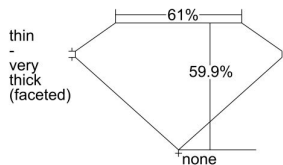

GIA®

FACSIMILE

GIA REPORT 6482583669

Verify this report at GIA.edu

GIA NATURAL DIAMOND DOSSIER®

February 16, 2024
GIA Report Number **6482583669**
Shape and Cutting Style ..... **Heart Brilliant**
Measurements ..... **4.11 x 4.78 x 2.86 mm**

GRADING RESULTS

Carat Weight ..... **0.32 carat**
Color Grade ..... **D**
Clarity Grade **S11**

ADDITIONAL GRADING INFORMATION

Polish ..... **Excellent**
Symmetry ..... **Very Good**
Fluorescence ..... **None**
Clarity Characteristics..... **Crystal**
Inscription(s): GIA 6482583669

PROPORTIONS

Profile not to actual proportions

GRADING SCALES

GIA COLOR SCALE		GIA CLARITY SCALE	
COLORLESS	D	VERY VERY SLIGHTLY INCLUDED	FLAWLESS
	E		INTERNALLY FLAWLESS
	F		VVS₁
	G		VVS₂
	H		VS₁
	I		VS₂
	J		S1₁
	K		S1₂
	L		I₁
	M		I₂
NEAR COLORLESS	N	SLIGHTLY INCLUDED	I₃
	O		
	P		
	Q		
FAINT	R		
	S		
	T		
	U		
VERT LIGHT	V		
	W		
	X		
	Y		
LIGHT	Z