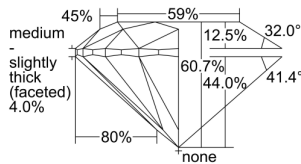

GIA®

FACSIMILE

GIA REPORT 6482590761

Verify this report at GIA.edu

GIA NATURAL DIAMOND DOSSIER®

February 15, 2024
GIA Report Number **6482590761**
Shape and Cutting Style ..... **Round Brilliant**
Measurements ..... **3.95 - 3.97 x 2.40 mm**

GRADING RESULTS

Carat Weight ..... **0.23 carat**
Color Grade ..... **H**
Clarity Grade **VVS1**
Cut Grade ..... **Excellent**

ADDITIONAL GRADING INFORMATION

Polish ..... **Excellent**
Symmetry ..... **Excellent**
Fluorescence ..... **None**
Clarity Characteristics ..... **Cloud**
Inscription(s): **GIA 6482590761**

PROPORTIONS

Profile to actual proportions

GRADING SCALES

GIA COLOR SCALE	GIA CLARITY SCALE	GIA CUT SCALE	
D	FLAWLESS	EXCELLENT	
E	INTERNALLY FLAWLESS		
F		VVS₁	VERY GOOD
G	VVS₂		
H	VS₁	GOOD	
I	VS₂		
J	SI₁	FAIR	
K	SI₂		
L	I₁	POOR	
M			
N			
O	I₂		
P			
Q			
R	I₃		
S			
T			
U			
V			
W			
X			
Y			
Z