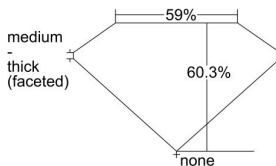

GIA®

FACSIMILE

GIA REPORT 6482619316

Verify this report at GIA.edu

GIA NATURAL DIAMOND DOSSIER®

February 20, 2024
GIA Report Number **6482619316**
Shape and Cutting Style ..... **Heart Brilliant**
Measurements ..... **3.97 x 4.72 x 2.85 mm**

GRADING RESULTS

Carat Weight ..... **0.30 carat**
Color Grade ..... **E**
Clarity Grade **VVS2**

ADDITIONAL GRADING INFORMATION

Polish ..... **Excellent**
Symmetry ..... **Very Good**
Fluorescence ..... **Faint**
Clarity Characteristics ..... **Feather, Pinpoint**
Inscription(s): **GIA 6482619316**

PROPORTIONS

Profile not to actual proportions

GRADING SCALES

GIA COLOR SCALE		GIA CLARITY SCALE			
COLORLESS	D	VERY VERY SLIGHTLY INCLUDED	FLAWLESS		
	E		INTERNALLY FLAWLESS		
	F	VERY SLIGHTLY INCLUDED	VVS₁		
	G		VVS₂		
	H		VS₁		
	NEAR COLORLESS	I	SLIGHTLY INCLUDED	VS₂	
		J		SI₁	
		FAINT	K	INCLUDED	SI₂
			L		I₁
			M		I₂
VERT LIGHT			N	INCLUDED	I₃
			O		
			P		
	Q				
LIGHT	R				
	S				
	T				
	U				
	V				
	Z