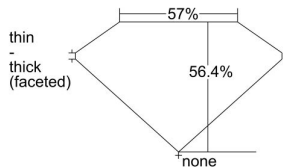

GIA®

FACSIMILE

GIA REPORT 6482642373

Verify this report at GIA.edu

GIA NATURAL DIAMOND DOSSIER®

February 23, 2024
GIA Report Number **6482642373**
Shape and Cutting Style ..... **Heart Brilliant**
Measurements ..... **4.91 x 5.79 x 3.26 mm**

GRADING RESULTS

Carat Weight ..... **0.54 carat**
Color Grade ..... **H**
Clarity Grade **VVS1**

ADDITIONAL GRADING INFORMATION

Polish ..... **Excellent**
Symmetry ..... **Excellent**
Fluorescence ..... **None**
Clarity Characteristics ..... **Pinpoint**
Inscription(s): **GIA 6482642373**

PROPORTIONS

Profile not to actual proportions

GRADING SCALES

GIA COLOR SCALE		GIA CLARITY SCALE			
COLORLESS	D	VERY VERY SLIGHTLY INCLUDED	FLAWLESS		
	E		INTERNALLY FLAWLESS		
	F		VVS₁		
	NEAR COLORLESS	G	VVS₂		
		H	VERY SLIGHTLY INCLUDED	VS₁	
		I		VS₂	
		FAINT	J	SLIGHTLY INCLUDED	SI₁
			K		SI₂
	L		INCLUDED		I₁
	M			I₂	
VERTICALLY LIGHT	N		I₃		
	O				
	P				
	Q				
	R				
LIGHT	S				
	T				
	U				
	V				
	W				
X					
Y					
Z