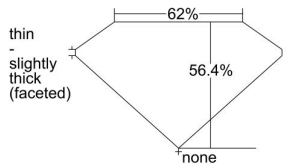

GIA®

FACSIMILE

GIA REPORT 6482648300

Verify this report at GIA.edu

GIA NATURAL DIAMOND DOSSIER®

February 22, 2024
GIA Report Number **6482648300**
Shape and Cutting Style ..... **Heart Brilliant**
Measurements ..... **4.07 x 4.83 x 2.72 mm**

GRADING RESULTS

Carat Weight ..... **0.31 carat**
Color Grade ..... **G**
Clarity Grade **VS1**

ADDITIONAL GRADING INFORMATION

Polish ..... **Excellent**
Symmetry ..... **Very Good**
Fluorescence ..... **None**
Clarity Characteristics..... **Crystal, Feather, Knot, Needle**
Inscription(s): **GIA 6482648300**

PROPORTIONS

Profile not to actual proportions

GRADING SCALES

GIA COLOR SCALE		GIA CLARITY SCALE			
COLORLESS	D	VERY VERY SLIGHTLY INCLUDED	FLAWLESS		
	E		INTERNALLY FLAWLESS		
	F		VS₁		
	NEAR COLORLESS	G	VERY SLIGHTLY INCLUDED	VS₂	
		H		VS₁	
		FAINT	I	SLIGHTLY INCLUDED	VS₂
			J		SI₁
			K		SI₂
	LIGHT	L	INCLUDED	I₁	
		M		I₂	
N		I₃			
O					
P					
Q					
R