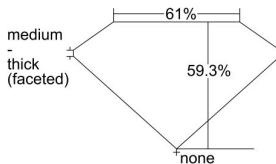

GIA®

FACSIMILE

GIA REPORT 6482648475

Verify this report at GIA.edu

GIA NATURAL DIAMOND DOSSIER®

February 23, 2024
GIA Report Number **6482648475**
Shape and Cutting Style ..... **Heart Brilliant**
Measurements ..... **5.15 x 5.99 x 3.55 mm**

GRADING RESULTS

Carat Weight ..... **0.63 carat**
Color Grade ..... **K**
Clarity Grade **VVS2**

ADDITIONAL GRADING INFORMATION

Polish ..... **Excellent**
Symmetry ..... **Very Good**
Fluorescence ..... **None**
Clarity Characteristics ..... **Pinpoint**
Inscription(s): **GIA 6482648475**

PROPORTIONS

Profile not to actual proportions

GRADING SCALES

GIA COLOR SCALE		GIA CLARITY SCALE	
COLORLESS	D	VERY VERY SLIGHTLY INCLUDED	FLAWLESS
	E		INTERNALLY FLAWLESS
	F		VVS₁
	G		VVS₂
	H		VS₁
	I		VS₂
	J		SI₁
	K		SI₂
	L		I₁
	M		I₂
NEAR COLORLESS	N	SLIGHTLY INCLUDED	I₃
	O		
	P		
	Q		
FAINT	R		
	S		
	T		
	U		
VERT LIGHT	V		
	W		
	X		
	Y		
LIGHT	Z