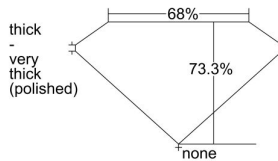

GIA®

FACSIMILE

GIA REPORT 6482657619

Verify this report at GIA.edu

GIA NATURAL DIAMOND DOSSIER®

February 26, 2024
GIA Report Number **6482657619**
Shape and Cutting Style ..... **Square Modified Brilliant**
Measurements ..... **4.17 x 4.16 x 3.05 mm**

GRADING RESULTS

Carat Weight ..... **0.46 carat**
Color Grade ..... **E**
Clarity Grade **S12**

ADDITIONAL GRADING INFORMATION

Polish ..... **Excellent**
Symmetry ..... **Very Good**
Fluorescence ..... **None**
Clarity Characteristics ..... **Cloud, Feather**
Inscription(s): **GIA 6482657619**

PROPORTIONS

Profile not to actual proportions

GRADING SCALES

GIA COLOR SCALE		GIA CLARITY SCALE			
COLORLESS	D	VERY VERY SLIGHTLY INCLUDED	FLAWLESS		
	E		INTERNALLY FLAWLESS		
	F	VERY SLIGHTLY INCLUDED	VVS₁		
	G		VVS₂		
	H		VS₁		
	NEAR COLORLESS	I	SLIGHTLY INCLUDED	VS₂	
		J		S1₁	
		FAINT	K	INCLUDED	S1₂
			L		I₁
			M		I₂
VERT LIGHT	N	LIGHT	I₃		
	O				
	P				
	Q				
	R				
	S				
LIGHT	T				
	U				
	V				
	W				
	X				
	Y				
	Z