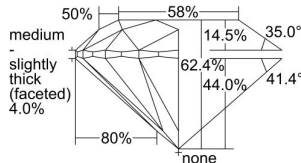

GIA®

FACSIMILE

GIA REPORT 6482662407

Verify this report at GIA.edu

GIA NATURAL DIAMOND DOSSIER®

February 23, 2024
GIA Report Number **6482662407**
Shape and Cutting Style ..... **Round Brilliant**
Measurements ..... **4.40 - 4.42 x 2.75 mm**

GRADING RESULTS

Carat Weight ..... **0.33 carat**
Color Grade ..... **D**
Clarity Grade **VVS1**
Cut Grade ..... **Excellent**

ADDITIONAL GRADING INFORMATION

Polish ..... **Excellent**
Symmetry ..... **Excellent**
Fluorescence ..... **Faint**
Clarity Characteristics ..... **Pinpoint**
Inscription(s): **GIA 6482662407**

PROPORTIONS

Profile to actual proportions

GRADING SCALES

GIA COLOR SCALE	GIA CLARITY SCALE	GIA CUT SCALE
D	FLAWLESS	EXCELLENT
E	FLAWLESS	
F	INTERNALLY FLAWLESS	VERY GOOD
G	FLAWLESS	
H	VVS₁	GOOD
I	VVS₂	
J	VS₁	FAIR
K	VS₂	
L	SI₁	POOR
M	SI₂	
N	I₁	
O	I₂	
P	I₃	
Q		
R		
S		
T		
U		
V		
W		
X		
Y		
Z