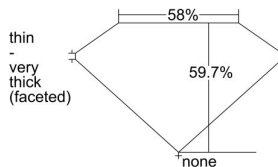

GIA®

FACSIMILE

GIA REPORT 6482667750

Verify this report at GIA.edu

GIA NATURAL DIAMOND DOSSIER®

February 27, 2024
GIA Report Number **6482667750**
Shape and Cutting Style ..... **Heart Brilliant**
Measurements ..... **5.53 x 6.40 x 3.82 mm**

GRADING RESULTS

Carat Weight ..... **0.77 carat**
Color Grade ..... **J**
Clarity Grade **VVS2**

ADDITIONAL GRADING INFORMATION

Polish ..... **Excellent**
Symmetry ..... **Excellent**
Fluorescence ..... **Faint**
Clarity Characteristics ..... **Needle, Pinpoint, Cloud**
Inscription(s): **GIA 6482667750**

PROPORTIONS

Profile not to actual proportions

GRADING SCALES

GIA COLOR SCALE		GIA CLARITY SCALE			
COLORLESS	D	VERY VERY SLIGHTLY INCLUDED	FLAWLESS		
	E		INTERNALLY FLAWLESS		
	F		VVS₁		
	G		VVS₂		
	NEAR COLORLESS	H	VERY SLIGHTLY INCLUDED	VS₁	
		I		VS₂	
		FAINT	J	SLIGHTLY INCLUDED	SI₁
			K		SI₂
	L		I₁		
	VERTICALLY LIGHT		M	INCLUDED	I₂
N			I₃		
O					
P					
LIGHT	Q				
	R				
	S				
	T				
	U				
	Z