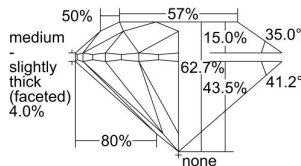

GIA®

FACSIMILE

GIA REPORT 6482677749

Verify this report at GIA.edu

GIA NATURAL DIAMOND DOSSIER®

February 27, 2024
GIA Report Number **6482677749**
Shape and Cutting Style ..... **Round Brilliant**
Measurements ..... **4.48 - 4.50 x 2.81 mm**

GRADING RESULTS

Carat Weight ..... **0.35 carat**
Color Grade ..... **J**
Clarity Grade **VVS1**
Cut Grade ..... **Excellent**

ADDITIONAL GRADING INFORMATION

Polish ..... **Excellent**
Symmetry ..... **Excellent**
Fluorescence ..... **None**
Clarity Characteristics..... **Pinpoint, Internal Graining, Surface Graining**

Inscription(s): GIA 6482677749

PROPORTIONS

Profile to actual proportions

GRADING SCALES

GIA COLOR SCALE	GIA CLARITY SCALE	GIA CUT SCALE	
D	FLAWLESS	EXCELLENT	
E	INTERNALLY FLAWLESS		
F		VVS₁	VERY GOOD
G	VVS₂		
H	VS₁	GOOD	
I	VS₂		
J	SI₁	FAIR	
K	SI₂		
L	I₁	POOR	
M			
N			
O	I₂		
P			
Q			
R	I₃		
S			
T			
U			
V			
W			
X			
Y			
Z