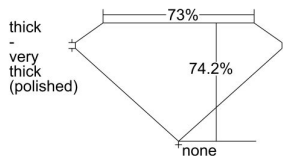

GIA®

FACSIMILE

GIA REPORT 6482700815

Verify this report at GIA.edu

GIA NATURAL DIAMOND DOSSIER®

March 01, 2024
GIA Report Number **6482700815**
Shape and Cutting Style ..... **Square Modified Brilliant**
Measurements ..... **5.17 x 5.15 x 3.82 mm**

GRADING RESULTS

Carat Weight ..... **0.91 carat**
Color Grade ..... **K**
Clarity Grade **VVS1**

ADDITIONAL GRADING INFORMATION

Polish ..... **Excellent**
Symmetry ..... **Excellent**
Fluorescence ..... **None**
Clarity Characteristics ..... **Feather**
Inscription(s): GIA 6482700815

PROPORTIONS

Profile not to actual proportions

GRADING SCALES

GIA COLOR SCALE		GIA CLARITY SCALE			
COLORLESS	D	VERY VERY SLIGHTLY INCLUDED	FLAWLESS		
	E		INTERNALLY FLAWLESS		
	F	VERY SLIGHTLY INCLUDED	VVS₁		
	G		VVS₂		
	H		VS₁		
	NEAR COLORLESS	I	SLIGHTLY INCLUDED	VS₂	
		J		SI₁	
		FAINT	K	INCLUDED	SI₂
			L		I₁
			M		I₂
VERT LIGHT	N	LIGHT	I₃		
	O				
	P				
	Q				
	R