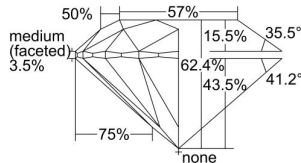

GIA®

FACSIMILE

GIA REPORT 6482703076

Verify this report at GIA.edu

GIA NATURAL DIAMOND DOSSIER®

February 29, 2024
GIA Report Number **6482703076**
Shape and Cutting Style ..... **Round Brilliant**
Measurements ..... **5.06 - 5.08 x 3.17 mm**

GRADING RESULTS

Carat Weight ..... **0.50 carat**
Color Grade ..... **H**
Clarity Grade **VS1**
Cut Grade ..... **Excellent**

ADDITIONAL GRADING INFORMATION

Polish ..... **Excellent**
Symmetry ..... **Excellent**
Fluorescence ..... **None**
Clarity Characteristics..... **Crystal, Needle, Pinpoint**
Inscription(s): **GIA 6482703076**

PROPORTIONS

Profile to actual proportions

GRADING SCALES

GIA COLOR SCALE	GIA CLARITY SCALE	GIA CUT SCALE	
D	FLAWLESS	EXCELLENT	
E	INTERNALLY FLAWLESS		
F		VVS₁	VERY GOOD
G	VVS₂		
H	VS₁	GOOD	
I	VS₂		
J	SI₁	FAIR	
K	SI₂		
L	I₁	POOR	
M			
N			
O	I₂		
P			
Q			
R	I₃		
S			
T			
U			
V			
W			
X			
Y			
Z