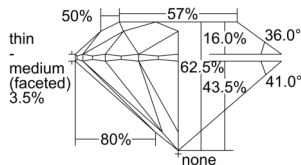

GIA®

FACSIMILE

GIA REPORT 6482712301

Verify this report at GIA.edu

GIA NATURAL DIAMOND DOSSIER®

November 22, 2024
GIA Report Number **6482712301**
Shape and Cutting Style ..... **Round Brilliant**
Measurements ..... **6.03 - 6.07 x 3.78 mm**

GRADING RESULTS

Carat Weight ..... **0.85 carat**
Color Grade ..... **D**
Clarity Grade **VVS1**
Cut Grade ..... **Excellent**

ADDITIONAL GRADING INFORMATION

Polish ..... **Excellent**
Symmetry ..... **Excellent**
Fluorescence ..... **Medium Blue**
Clarity Characteristics ..... **Pinpoint**
Inscription(s): **GIA 6482712301**

PROPORTIONS

Profile to actual proportions

GRADING SCALES

GIA COLOR SCALE	GIA CLARITY SCALE	GIA CUT SCALE
COLORESS	FLAWLESS	EXCELLENT
D	FLAWLESS	
E	FLAWLESS	VERY GOOD
F	FLAWLESS	
G	FLAWLESS	
H	FLAWLESS	
NEAR COLORESS	VVS₁	GOOD
I	VVS₂	
J	VS₁	FAIR
K	VS₂	
L	SI₁	
M	SI₂	POOR
N	I₁	
O	I₂	
P	I₃	
VERY LIGHT COLORESS		
Q		
R		
S		
T		
U		
VERY LIGHT		
V		
W		
X		
Y		
Z		
VERY SLIGHTLY INCLUDED		
SLIGHTLY INCLUDED		
MODERATELY INCLUDED		
VERY MODERATELY INCLUDED		
SEVERELY INCLUDED		
VERY SEVERELY INCLUDED		
COLORESS