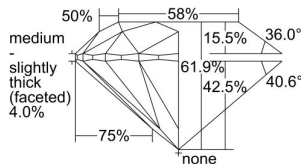

GIA®

FACSIMILE

GIA REPORT 6482712576

Verify this report at GIA.edu

GIA NATURAL DIAMOND DOSSIER®

March 01, 2024
GIA Report Number **6482712576**
Shape and Cutting Style ..... **Round Brilliant**
Measurements ..... **6.16 - 6.20 x 3.82 mm**

GRADING RESULTS

Carat Weight ..... **0.90 carat**
Color Grade ..... **H**
Clarity Grade **VVS2**
Cut Grade ..... **Excellent**

ADDITIONAL GRADING INFORMATION

Polish ..... **Excellent**
Symmetry ..... **Excellent**
Fluorescence ..... **None**
Clarity Characteristics ..... **Pinpoint**
Inscription(s): **GIA 6482712576**

PROPORTIONS

Profile to actual proportions

GRADING SCALES

GIA COLOR SCALE	GIA CLARITY SCALE	GIA CUT SCALE	
D	FLAWLESS	EXCELLENT	
E	INTERNALLY FLAWLESS		
F		VVS₁	VERY GOOD
G	VVS₂		
H	VS₁	GOOD	
I	VS₂		
J	SI₁	FAIR	
K	SI₂		
L	I₁	POOR	
M	I₂		
N	I₃		
O			
P			
Q			
R			
S			
T			
U			
V			
W			
X			
Y			
Z