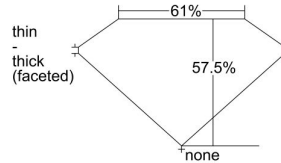

GIA®

FACSIMILE

GIA REPORT 6482712813

Verify this report at GIA.edu

GIA NATURAL DIAMOND DOSSIER®

March 04, 2024
GIA Report Number **6482712813**
Shape and Cutting Style ..... **Heart Brilliant**
Measurements ..... **4.93 x 5.80 x 3.33 mm**

GRADING RESULTS

Carat Weight ..... **0.56 carat**
Color Grade ..... **I**
Clarity Grade **VVS2**

ADDITIONAL GRADING INFORMATION

Polish ..... **Excellent**
Symmetry ..... **Excellent**
Fluorescence ..... **Faint**
Clarity Characteristics..... **Needle, Pinpoint**
Inscription(s): **GIA 6482712813**

PROPORTIONS

Profile not to actual proportions

GRADING SCALES

GIA COLOR SCALE		GIA CLARITY SCALE			
COLORLESS	D	VERY VERY SLIGHTLY INCLUDED	FLAWLESS		
	E		INTERNALLY FLAWLESS		
	F	VERY SLIGHTLY INCLUDED	VVS₁		
	G		VVS₂		
	H		VS₁		
	NEAR COLORLESS	I	SLIGHTLY INCLUDED	VS₂	
		J		SI₁	
		FAINT	K	INCLUDED	SI₂
			L		I₁
			M		I₂
N			I₃		
VERT LIGHT	O	INCLUDED			
	P				
	Q				
	R				
	S				
	T				
LIGHT	U				
	V				
	W				
	X				
Y					
Z