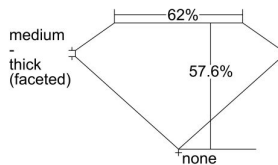

GIA®

FACSIMILE

GIA REPORT 6482717665

Verify this report at GIA.edu

GIA NATURAL DIAMOND DOSSIER®

March 04, 2024
GIA Report Number 6482717665
Shape and Cutting Style ..... Heart Brilliant
Measurements ..... 4.04 x 4.63 x 2.67 mm

GRADING RESULTS

Carat Weight ..... 0.30 carat
Color Grade ..... G
Clarity Grade VS2

ADDITIONAL GRADING INFORMATION

Polish ..... Excellent
Symmetry ..... Excellent
Fluorescence ..... None
Clarity Characteristics..... Cloud, Feather
Inscription(s): GIA 6482717665

PROPORTIONS

Profile not to actual proportions

GRADING SCALES

GIA COLOR SCALE		GIA CLARITY SCALE	
COLORLESS	D	VERY VERY SLIGHTLY INCLUDED	FLAWLESS
	E		INTERNALLY FLAWLESS
	F		VVS₁
	G		VVS₂
	H		VS₁
	I		VS₂
	J		SI₁
	K		SI₂
	L		I₁
	M		I₂
NEAR COLORLESS	N	SLIGHTLY INCLUDED	I₃
	O		
	P		
	Q		
FAINT	R		
	S		
	T		
	U		
VERY LIGHT	V		
	W		
	X		
	Y		
LIGHT	Z