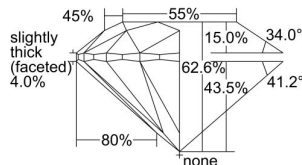

GIA®

FACSIMILE

GIA REPORT 6482718220

Verify this report at GIA.edu

GIA NATURAL DIAMOND DOSSIER®

March 05, 2024
GIA Report Number **6482718220**
Shape and Cutting Style ..... **Round Brilliant**
Measurements ..... **5.81 - 5.84 x 3.65 mm**

GRADING RESULTS

Carat Weight ..... **0.76 carat**
Color Grade ..... **K**
Clarity Grade **S11**
Cut Grade ..... **Excellent**

ADDITIONAL GRADING INFORMATION

Polish ..... **Excellent**
Symmetry ..... **Excellent**
Fluorescence ..... **None**
Clarity Characteristics ..... **Crystal**
Inscription(s): **GIA 6482718220**

PROPORTIONS

Profile to actual proportions

GRADING SCALES

GIA COLOR SCALE	GIA CLARITY SCALE	GIA CUT SCALE	
D	FLAWLESS	EXCELLENT	
E	INTERNALLY FLAWLESS		
F		VVS₁	VERY GOOD
G	VVS₂		
H	VS₁	GOOD	
I	VS₂		
J	S1₁	FAIR	
K	S1₂		
L	I₁	POOR	
M	I₂		
N	I₃		
O			
P			
Q			
R			
S			
T			
U			
V			
W			
X			
Y			
Z