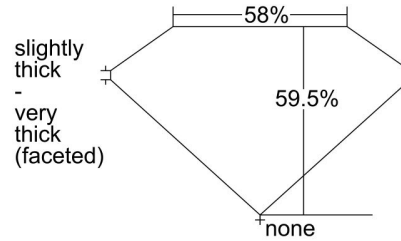

**GIA NATURAL DIAMOND GRADING REPORT**

March 08, 2024

 GIA Report Number ..... **6482733412**

 Shape and Cutting Style ..... **Marquise Brilliant**

 Measurements ..... **10.64 x 5.05 x 3.00 mm**
**GRADING RESULTS**

 Carat Weight ..... **0.97 carat**

 Color Grade ..... **F\***

 Clarity Grade ..... **VVS1**
**ADDITIONAL GRADING INFORMATION**

 Polish ..... **Excellent**

 Symmetry ..... **Very Good**

 Fluorescence ..... **None**

 Inscription(s): **GIA 6482733412, TREATED COLOR**
**Comments:** Internal graining is not shown.

**\* This diamond has been treated by one or more processes to change its color.**
**PROPORTIONS**

Profile not to actual proportions

\* Red symbols denote internal characteristics (inclusions). Green or black symbols denote external characteristics (blemishes). Diagram is an approximate representation of the diamond, and symbols shown indicate type, position, and approximate size of clarity characteristics. All clarity characteristics may not be shown. Details of finish are not shown.