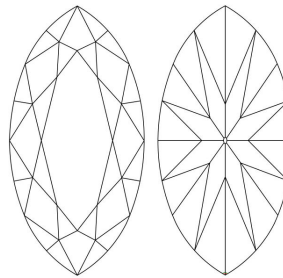

CLARITY CHARACTERISTICS

KEY TO SYMBOLS*

Cavity

GRADING SCALES

GIA COLOR SCALE		GIA CLARITY SCALE	
COLOURLESS	D	VERY VERY SLIGHTLY INCLUDED	FLAWLESS
	E		INTERNALLY FLAWLESS
	F		VVS₁
NEAR COLOURLESS	G	VERY SLIGHTLY INCLUDED	VVS₂
	H		VS₁
	I		VS₂
FAINT	J	SLIGHTLY INCLUDED	SI₁
	K		SI₂
	L		I₁
VERY LIGHT	M	INCLUDED	I₂
	N		I₃
	O		
	P		
	Q		
	R		
	S		
	T		
	U		
LIGHT	V		
	W		
	X		
	Y		
	Z		

reportcheck.gia.edu

The results documented in this report refer only to the diamond described, and were obtained using the techniques and equipment available to GIA at the time of examination. This report is not a guarantee or valuation. For additional information and important limitations and disclaimers, please see GIA.edu/terms or call +1 800 421 7250 or +1 760 603 4500. ©2023 Gemological Institute of America, Inc.

* Red symbols denote internal characteristics (inclusions). Green or black symbols denote external characteristics (blemishes). Diagram is an approximate representation of the diamond, and symbols shown indicate type, position, and approximate size of clarity characteristics. All clarity characteristics may not be shown. Details of finish are not shown.