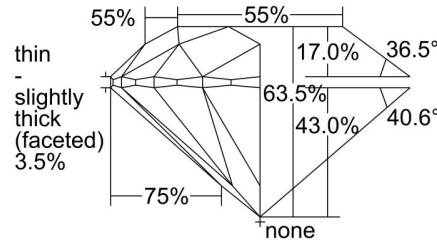

GIA NATURAL DIAMOND GRADING REPORT

March 05, 2024
 GIA Report Number 6482742343
 Shape and Cutting Style Round Brilliant
 Measurements 6.28 - 6.36 x 4.01 mm

GRADING RESULTS

Carat Weight 1.00 carat
 Color Grade H
 Clarity Grade VVS2
 Cut Grade Excellent

ADDITIONAL GRADING INFORMATION

Polish Excellent
 Symmetry Very Good
 Fluorescence None
 Inscription(s): GIA 6482742343

PROPORTIONS

Profile to actual proportions

CLARITY CHARACTERISTICS

KEY TO SYMBOLS*

- Feather
- Cloud
- Indented Natural
- Natural
- Extra Facet

* Red symbols denote internal characteristics (inclusions). Green or black symbols denote external characteristics (blemishes). Diagram is an approximate representation of the diamond, and symbols shown indicate type, position, and approximate size of clarity characteristics. All clarity characteristics may not be shown. Details of finish are not shown.