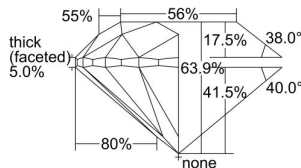

GIA®

FACSIMILE

GIA REPORT 6482745563

Verify this report at GIA.edu

GIA NATURAL DIAMOND DOSSIER®

March 06, 2024
GIA Report Number **6482745563**
Shape and Cutting Style ..... **Round Brilliant**
Measurements ..... **4.35 - 4.36 x 2.78 mm**

GRADING RESULTS

Carat Weight ..... **0.34 carat**
Color Grade ..... **K**
Clarity Grade **VS1**
Cut Grade ..... **Very Good**

ADDITIONAL GRADING INFORMATION

Polish ..... **Excellent**
Symmetry ..... **Excellent**
Fluorescence ..... **Strong Blue**
Clarity Characteristics ..... **Crystal**
Inscription(s): **GIA 6482745563**

PROPORTIONS

Profile to actual proportions

GRADING SCALES

GIA COLOR SCALE	GIA CLARITY SCALE	GIA CUT SCALE	
D	FLAWLESS	EXCELLENT	
E	INTERNALLY FLAWLESS		
F		VVS₁	VERY GOOD
G	VVS₂		
H	VS₁	GOOD	
I	VS₂		
J	SI₁	FAIR	
K	SI₂		
L	I₁	POOR	
M	I₂		
N	I₃		
O			
P			
Q			
R			
S			
T			
U			
V			
W			
X			
Y			
Z