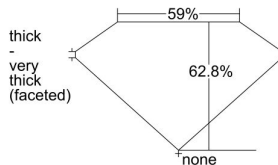

GIA®

FACSIMILE

GIA REPORT 6482756458

Verify this report at GIA.edu

GIA NATURAL DIAMOND DOSSIER®

March 06, 2024
GIA Report Number **6482756458**
Shape and Cutting Style ..... **Pear Brilliant**
Measurements ..... **7.32 x 4.96 x 3.12 mm**

GRADING RESULTS

Carat Weight ..... **0.70 carat**
Color Grade ..... **I**
Clarity Grade **VVS1**

ADDITIONAL GRADING INFORMATION

Polish ..... **Excellent**
Symmetry ..... **Excellent**
Fluorescence ..... **None**
Clarity Characteristics..... **Indented Natural**
Inscription(s): **GIA 6482756458**

PROPORTIONS

Profile not to actual proportions

GRADING SCALES

GIA COLOR SCALE		GIA CLARITY SCALE			
COLORLESS	D	VERY VERY SLIGHTLY INCLUDED	FLAWLESS		
	E		INTERNALLY FLAWLESS		
	F		VVS₁		
	NEAR COLORLESS	G	VVS₂		
		H	VERY SLIGHTLY INCLUDED	VS₁	
		I		VS₂	
		FAINT	J	SLIGHTLY INCLUDED	SI₁
			K		SI₂
	L		INCLUDED		I₁
	M			I₂	
VERT LIGHT	N		INCLUDED	I₃	
	O				
	P				
	Q				
	R				
LIGHT	S				
	T				
	U				
	V				
	W				
	X				
	Y				
	Z