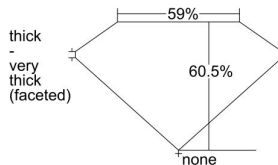

GIA®

FACSIMILE

GIA REPORT 6482759131

Verify this report at GIA.edu

GIA NATURAL DIAMOND DOSSIER®

March 07, 2024
GIA Report Number **6482759131**
Shape and Cutting Style ..... **Marquise Brilliant**
Measurements ..... **6.71 x 3.19 x 1.93 mm**

GRADING RESULTS

Carat Weight ..... **0.24 carat**
Color Grade ..... **G**
Clarity Grade **VVS2**

ADDITIONAL GRADING INFORMATION

Polish ..... **Excellent**
Symmetry ..... **Excellent**
Fluorescence ..... **None**
Clarity Characteristics..... **Pinpoint, Cloud, Surface Graining**
Inscription(s): **GIA 6482759131**

PROPORTIONS

Profile not to actual proportions

GRADING SCALES

GIA COLOR SCALE		GIA CLARITY SCALE				
COLORLESS	D	VERY SLIGHTLY INCLUDED	FLAWLESS			
	E		INTERNALLY FLAWLESS			
	F		VVS₁			
	G		VVS₂			
	NEAR COLORLESS	H	SLIGHTLY INCLUDED	VS₁		
		I		VS₂		
		FAINT	J	SLIGHTLY INCLUDED	SI₁	
			K		SI₂	
			L		I₁	
			VERT LIGHT	M	INCLUDED	I₂
N	I₃					
O						
LIGHT	P					
	Q					
	R					
	S					
	T					
	U					
V						
W						
X						
Y						
Z