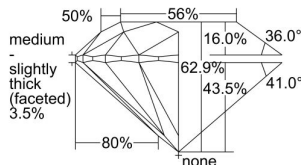

GIA®

FACSIMILE

GIA REPORT 6482761936

Verify this report at GIA.edu

GIA NATURAL DIAMOND DOSSIER®

March 07, 2024
GIA Report Number **6482761936**
Shape and Cutting Style ..... **Round Brilliant**
Measurements ..... **5.10 - 5.13 x 3.22 mm**

GRADING RESULTS

Carat Weight ..... **0.52 carat**
Color Grade ..... **H**
Clarity Grade **VVS1**
Cut Grade ..... **Excellent**

ADDITIONAL GRADING INFORMATION

Polish ..... **Excellent**
Symmetry ..... **Excellent**
Fluorescence ..... **None**
Clarity Characteristics ..... **Feather**
Inscription(s): **GIA 6482761936**

PROPORTIONS

Profile to actual proportions