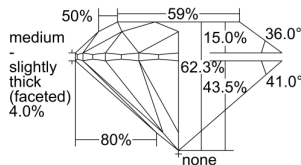

GIA®

FACSIMILE

GIA REPORT 6482764790

Verify this report at GIA.edu

GIA NATURAL DIAMOND DOSSIER®

March 07, 2024
GIA Report Number **6482764790**
Shape and Cutting Style ..... **Round Brilliant**
Measurements ..... **5.70 - 5.72 x 3.56 mm**

GRADING RESULTS

Carat Weight ..... **0.72 carat**
Color Grade ..... **I**
Clarity Grade **VVS1**
Cut Grade ..... **Excellent**

ADDITIONAL GRADING INFORMATION

Polish ..... **Excellent**
Symmetry ..... **Excellent**
Fluorescence ..... **Strong Blue**
Clarity Characteristics..... **Pinpoint, Feather, Surface Graining**
Inscription(s): **GIA 6482764790**

PROPORTIONS

Profile to actual proportions