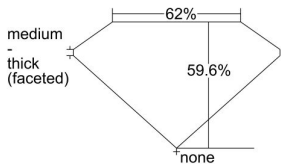

GIA®

FACSIMILE

GIA REPORT 6482768197

Verify this report at GIA.edu

GIA NATURAL DIAMOND DOSSIER®

March 08, 2024
GIA Report Number **6482768197**
Shape and Cutting Style ..... **Heart Brilliant**
Measurements ..... **5.38 x 5.94 x 3.54 mm**

GRADING RESULTS

Carat Weight ..... **0.66 carat**
Color Grade ..... **I**
Clarity Grade **S11**

ADDITIONAL GRADING INFORMATION

Polish ..... **Excellent**
Symmetry ..... **Excellent**
Fluorescence ..... **Faint**
Clarity Characteristics ..... **Crystal**
Inscription(s): **GIA 6482768197**

PROPORTIONS

Profile not to actual proportions

GRADING SCALES

GIA COLOR SCALE		GIA CLARITY SCALE				
COLORLESS	D	VERY VERY SLIGHTLY INCLUDED	FLAWLESS			
	E		INTERNALLY FLAWLESS			
	F		VVS₁			
	NEAR COLORLESS	G	VERY SLIGHTLY INCLUDED	VVS₂		
		H		VS₁		
		FAINT	I	SLIGHTLY INCLUDED	VS₂	
			J		S1₁	
			LIGHT	K	INCLUDED	S1₂
	L	I₁				
	M	I₂				
N	NOT GRADED	I₃				
O						
P						
Q						
R						
S						
T						
U						
V						
W						
X						
Y						
Z