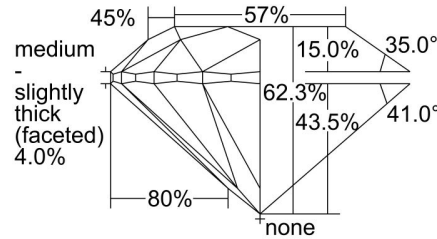

GIA NATURAL DIAMOND GRADING REPORT

March 08, 2024
GIA Report Number 6482775996
Shape and Cutting Style Round Brilliant
Measurements 7.08 - 7.11 x 4.42 mm

GRADING RESULTS

Carat Weight 1.39 carat
Color Grade G
Clarity Grade VS2
Cut Grade Excellent

ADDITIONAL GRADING INFORMATION

Polish Excellent
Symmetry Excellent
Fluorescence None
Inscription(s): GIA 6482775996

Comments: Additional clouds are not shown. Pinpoints are not shown.

PROPORTIONS

Profile to actual proportions

CLARITY CHARACTERISTICS

KEY TO SYMBOLS*

- Cloud
- Crystal
- Feather
- Needle
- Indented Natural
- Natural

* Red symbols denote internal characteristics (inclusions). Green or black symbols denote external characteristics (blemishes). Diagram is an approximate representation of the diamond, and symbols shown indicate type, position, and approximate size of clarity characteristics. All clarity characteristics may not be shown. Details of finish are not shown.