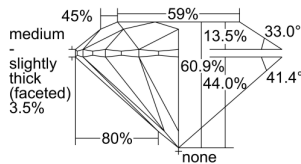

GIA®

FACSIMILE

GIA REPORT 6482783589

Verify this report at GIA.edu

GIA NATURAL DIAMOND DOSSIER®

March 11, 2024
GIA Report Number **6482783589**
Shape and Cutting Style ..... **Round Brilliant**
Measurements ..... **5.73 - 5.76 x 3.50 mm**

GRADING RESULTS

Carat Weight ..... **0.70 carat**
Color Grade ..... **D**
Clarity Grade **S11**
Cut Grade ..... **Excellent**

ADDITIONAL GRADING INFORMATION

Polish ..... **Excellent**
Symmetry ..... **Excellent**
Fluorescence ..... **Faint**
Clarity Characteristics..... **Feather, Cloud**
Inscription(s): **GIA 6482783589**

PROPORTIONS

Profile to actual proportions

GRADING SCALES

GIA COLOR SCALE	GIA CLARITY SCALE	GIA CUT SCALE	
D	FLAWLESS	EXCELLENT	
E	INTERNALLY FLAWLESS		
F		VVS₁	VERY GOOD
G	VVS₂		
H	VS₁	GOOD	
I	VS₂		
J	S1₁	FAIR	
K	S1₂		
L	I₁	POOR	
M	I₂		
N	I₃		
O			
P			
Q			
R			
S			
T			
U			
V			
W			
X			
Y			
Z