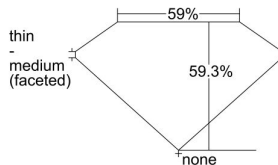

GIA®

FACSIMILE

GIA REPORT 6482789766

Verify this report at GIA.edu

GIA NATURAL DIAMOND DOSSIER®

March 12, 2024
GIA Report Number **6482789766**
Shape and Cutting Style ..... **Heart Brilliant**
Measurements ..... **3.95 x 4.64 x 2.75 mm**

GRADING RESULTS

Carat Weight ..... **0.30 carat**
Color Grade ..... **E**
Clarity Grade **S11**

ADDITIONAL GRADING INFORMATION

Polish ..... **Very Good**
Symmetry ..... **Good**
Fluorescence ..... **None**
Clarity Characteristics..... **Feather, Crystal, Cavity**
Inscription(s): **GIA 6482789766**

PROPORTIONS

Profile not to actual proportions

GRADING SCALES

GIA COLOR SCALE		GIA CLARITY SCALE			
COLORLESS	D	VERY VERY SLIGHTLY INCLUDED	FLAWLESS		
	E		INTERNALLY FLAWLESS		
	F	VERY SLIGHTLY INCLUDED	VVS₁		
	G		VVS₂		
	H		VS₁		
	NEAR COLORLESS	I	SLIGHTLY INCLUDED	VS₂	
		J		S1₁	
		FAINT	K	INCLUDED	S1₂
			L		I₁
			M		I₂
VERT LIGHT	N	LIGHT	I₃		
	O				
	P				
	Q				
	R