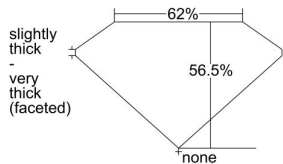

GIA®

FACSIMILE

GIA REPORT 6482790379

Verify this report at GIA.edu

GIA NATURAL DIAMOND DOSSIER®

March 12, 2024
GIA Report Number **6482790379**
Shape and Cutting Style ..... **Heart Brilliant**
Measurements ..... **4.81 x 5.48 x 3.10 mm**

GRADING RESULTS

Carat Weight ..... **0.50 carat**
Color Grade ..... **G**
Clarity Grade **S11**

ADDITIONAL GRADING INFORMATION

Polish ..... **Excellent**
Symmetry ..... **Very Good**
Fluorescence ..... **None**
Clarity Characteristics..... **Needle, Feather, Crystal, Cloud**
Inscription(s): **GIA 6482790379**

PROPORTIONS

Profile not to actual proportions

GRADING SCALES

GIA COLOR SCALE		GIA CLARITY SCALE	
COLORLESS	D	VERY VERY SLIGHTLY INCLUDED	FLAWLESS
	E		INTERNALLY FLAWLESS
	F		VVS₁
	G		VVS₂
	H		VS₁
	I		VS₂
	J		S1₁
	K		S1₂
	L		I₁
	M		I₂
NEAR COLORLESS	N	SLIGHTLY INCLUDED	I₃
	O		
	P		
	Q		
FAINT	R		
	S		
	T		
	U		
VERT LIGHT	V		
	W		
	X		
	Y		
LIGHT	Z