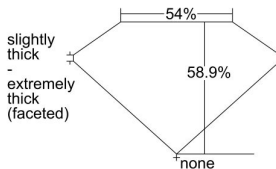

GIA®

FACSIMILE

GIA REPORT 6482790518

Verify this report at GIA.edu

GIA NATURAL DIAMOND DOSSIER®

March 12, 2024
GIA Report Number **6482790518**
Shape and Cutting Style ..... **Heart Brilliant**
Measurements ..... **4.25 x 4.51 x 2.66 mm**

GRADING RESULTS

Carat Weight ..... **0.30 carat**
Color Grade ..... **E**
Clarity Grade **S11**

ADDITIONAL GRADING INFORMATION

Polish ..... **Good**
Symmetry ..... **Good**
Fluorescence ..... **None**
Clarity Characteristics..... **Feather, Crystal**
Inscription(s): **GIA 6482790518**

PROPORTIONS

Profile not to actual proportions

GRADING SCALES

GIA COLOR SCALE		GIA CLARITY SCALE	
COLORLESS	D	VERY VERY SLIGHTLY INCLUDED	FLAWLESS
	E		INTERNALLY FLAWLESS
	F		VVS₁
	G		VVS₂
	H		VS₁
	I		VS₂
	J		S1₁
	K		S1₂
	L		I₁
	M		I₂
NEAR COLORLESS	N	SLIGHTLY INCLUDED	I₃
	O		
	P		
	Q		
FAINT	R	INCLUDED	
	S		
	T		
	U		
	V		
	W		
	X		
	Y		
VERT LIGHT	Z