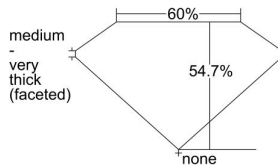

GIA®

FACSIMILE

GIA REPORT 6482790822

Verify this report at GIA.edu

GIA NATURAL DIAMOND DOSSIER®

March 11, 2024
GIA Report Number **6482790822**
Shape and Cutting Style ..... **Heart Brilliant**
Measurements ..... **4.58 x 4.64 x 2.54 mm**

GRADING RESULTS

Carat Weight ..... **0.30 carat**
Color Grade ..... **F**
Clarity Grade **VS2**

ADDITIONAL GRADING INFORMATION

Polish ..... **Good**
Symmetry ..... **Very Good**
Fluorescence ..... **Faint**
Clarity Characteristics..... **Feather, Crystal**
Inscription(s): **GIA 6482790822**

PROPORTIONS

Profile not to actual proportions

GRADING SCALES

GIA COLOR SCALE		GIA CLARITY SCALE			
COLORLESS	D	VERY VERY SLIGHTLY INCLUDED	FLAWLESS		
	E		INTERNALLY FLAWLESS		
	F	VERY SLIGHTLY INCLUDED	VVS₁		
	G		VVS₂		
	H		VS₁		
	NEAR COLORLESS	I	SLIGHTLY INCLUDED	VS₂	
		J		SI₁	
		FAINT	K	INCLUDED	SI₂
			L		I₁
			M		I₂
VERT LIGHT	N	LIGHT	I₃		
	O				
	P				
	Q				
	R				
	S				
LIGHT	T				
	U				
	V				
	W				
	X				
Y					
Z