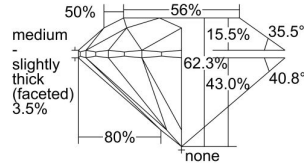

GIA®

FACSIMILE

GIA REPORT 6482794405

Verify this report at GIA.edu

GIA NATURAL DIAMOND DOSSIER®

March 12, 2024
GIA Report Number **6482794405**
Shape and Cutting Style ..... **Round Brilliant**
Measurements ..... **4.32 - 4.34 x 2.70 mm**

GRADING RESULTS

Carat Weight ..... **0.31 carat**
Color Grade ..... **G**
Clarity Grade **VS2**
Cut Grade ..... **Excellent**

ADDITIONAL GRADING INFORMATION

Polish ..... **Excellent**
Symmetry ..... **Excellent**
Fluorescence ..... **None**
Clarity Characteristics..... **Cloud**
Inscription(s): **GIA 6482794405**

PROPORTIONS

Profile to actual proportions

GRADING SCALES

GIA COLOR SCALE

COLOREDNESS	D
	E
	F
	G
	H
	I
	J
NEAR COLORLESS	K
	L
Faint	M
	N
	O
	P
Very Light	R
	S
	T
	U
	V
Light	W
	X
	Y
	Z

GIA CLARITY SCALE

VERY VERY SLIGHTLY INCLUDED	FLAWLESS
	INTERNALLY FLAWLESS
VERY SLIGHTLY INCLUDED	VVS₁
	VVS₂
SLIGHTLY INCLUDED	VS₁
	VS₂
INCLUDED	SI₁
	SI₂
INCLUDED	I₁
	I₂
	I₃

GIA CUT SCALE

EXCELLENT
VERY GOOD
GOOD
FAIR
POOR