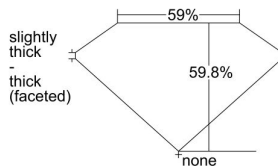

GIA®

FACSIMILE

GIA REPORT 6482801038

Verify this report at GIA.edu

GIA NATURAL DIAMOND DOSSIER®

March 12, 2024
GIA Report Number **6482801038**
Shape and Cutting Style ..... **Heart Brilliant**
Measurements ..... **4.19 x 4.99 x 2.98 mm**

GRADING RESULTS

Carat Weight ..... **0.38 carat**
Color Grade ..... **E**
Clarity Grade **S11**

ADDITIONAL GRADING INFORMATION

Polish ..... **Excellent**
Symmetry ..... **Excellent**
Fluorescence ..... **None**
Clarity Characteristics..... **Twinning Wisp**
Inscription(s): **GIA 6482801038**

PROPORTIONS

Profile not to actual proportions

GRADING SCALES

GIA COLOR SCALE		GIA CLARITY SCALE			
NEAR COLORLESS	D	VERY VERY SLIGHTLY INCLUDED	FLAWLESS		
	E		INTERNALLY FLAWLESS		
	F		VVS₁		
	G		VVS₂		
	H		VS₁		
	I		VS₂		
	J		SLIGHTLY INCLUDED	S1₁	
	K			S1₂	
	L			INCLUDED	I₁
	M		I₂		
N	I₃				
O					
P					
Q					
R					
FAINT	S				
	T				
	U				
	V				
	W				
	X				
VERY LIGHT	Y				
	Z				
LIGHT