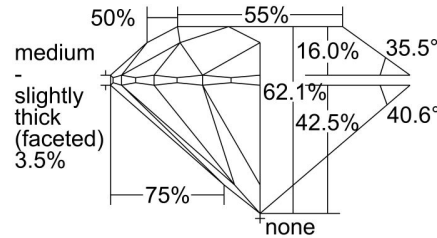

GIA NATURAL DIAMOND GRADING REPORT

March 13, 2024
 GIA Report Number 6482802681
 Shape and Cutting Style Round Brilliant
 Measurements 8.65 - 8.70 x 5.39 mm

GRADING RESULTS

Carat Weight 2.51 carat
 Color Grade D
 Clarity Grade VVS1
 Cut Grade Excellent

ADDITIONAL GRADING INFORMATION

Polish Excellent
 Symmetry Excellent
 Fluorescence None
 Inscription(s): GIA 6482802681
Comments: Surface graining is not shown.

PROPORTIONS

Profile to actual proportions

CLARITY CHARACTERISTICS

KEY TO SYMBOLS*

- Pinpoint
- ~ Feather

* Red symbols denote internal characteristics (inclusions). Green or black symbols denote external characteristics (blemishes). Diagram is an approximate representation of the diamond, and symbols shown indicate type, position, and approximate size of clarity characteristics. All clarity characteristics may not be shown. Details of finish are not shown.