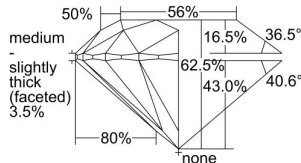

GIA®

FACSIMILE

GIA REPORT 6482807800

Verify this report at GIA.edu

GIA NATURAL DIAMOND DOSSIER®

March 13, 2024
GIA Report Number **6482807800**
Shape and Cutting Style ..... **Round Brilliant**
Measurements ..... **5.26 - 5.29 x 3.30 mm**

GRADING RESULTS

Carat Weight ..... **0.56 carat**
Color Grade ..... **H**
Clarity Grade **VS2**
Cut Grade ..... **Excellent**

ADDITIONAL GRADING INFORMATION

Polish ..... **Excellent**
Symmetry ..... **Excellent**
Fluorescence ..... **None**
Clarity Characteristics..... **Crystal, Cloud**
Inscription(s): **GIA 6482807800**

PROPORTIONS

Profile to actual proportions

GRADING SCALES

GIA COLOR SCALE	GIA CLARITY SCALE	GIA CUT SCALE	
D	FLAWLESS	EXCELLENT	
E	INTERNALLY FLAWLESS		
F		VVS₁	VERY GOOD
G	VVS₂		
H	VS₁	GOOD	
I	VS₂		
J	SI₁	FAIR	
K	SI₂		
L	I₁	POOR	
M	I₂		
N	I₃		
O			
P			
Q			
R			
S			
T			
U			
V			
W			
X			
Y			
Z