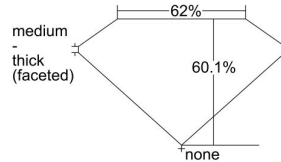

GIA®

FACSIMILE

GIA REPORT 6482810430

Verify this report at GIA.edu

GIA NATURAL DIAMOND DOSSIER®

March 13, 2024
GIA Report Number **6482810430**
Shape and Cutting Style ..... **Heart Brilliant**
Measurements ..... **5.44 x 6.20 x 3.73 mm**

GRADING RESULTS

Carat Weight ..... **0.73 carat**
Color Grade ..... **K**
Clarity Grade **VVS1**

ADDITIONAL GRADING INFORMATION

Polish ..... **Excellent**
Symmetry ..... **Excellent**
Fluorescence ..... **None**
Clarity Characteristics..... **Pinpoint, Feather**
Inscription(s): **GIA 6482810430**

PROPORTIONS

Profile not to actual proportions

GRADING SCALES

GIA COLOR SCALE		GIA CLARITY SCALE			
COLORLESS	D	VERY VERY SLIGHTLY INCLUDED	FLAWLESS		
	E		INTERNALLY FLAWLESS		
	F	VERY SLIGHTLY INCLUDED	VVS₁		
	G		VVS₂		
	H		VS₁		
	NEAR COLORLESS	I	SLIGHTLY INCLUDED	VS₂	
		J		S₁	
		FAINT	K	INCLUDED	S₂
			L		I₁
			M		I₂
N			I₃		
VERT LIGHT	O	INCLUDED			
	P				
	Q				
	R				
	S				
	T				
LIGHT	U				
	V				
	W				
	X				
Y					
Z