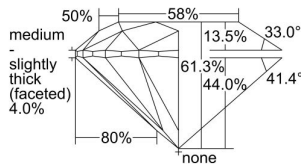

GIA®

FACSIMILE

GIA REPORT 6482815760

Verify this report at GIA.edu

GIA NATURAL DIAMOND DOSSIER®

March 14, 2024
GIA Report Number **6482815760**
Shape and Cutting Style ..... **Round Brilliant**
Measurements ..... **3.76 - 3.78 x 2.31 mm**

GRADING RESULTS

Carat Weight ..... **0.20 carat**
Color Grade ..... **D**
Clarity Grade **VS1**
Cut Grade ..... **Excellent**

ADDITIONAL GRADING INFORMATION

Polish ..... **Excellent**
Symmetry ..... **Excellent**
Fluorescence ..... **Faint**
Clarity Characteristics ..... **Crystal**
Inscription(s): **GIA 6482815760**

PROPORTIONS

Profile to actual proportions

GRADING SCALES

GIA COLOR SCALE	GIA CLARITY SCALE	GIA CUT SCALE	
D	FLAWLESS	EXCELLENT	
E	INTERNALLY FLAWLESS		
F		VVS₁	VERY GOOD
G	VVS₂		
H	VS₁	GOOD	
I	VS₂		
J	SI₁	FAIR	
K	SI₂		
L	I₁	POOR	
M			
N			
O	I₂		
P			
Q			
R	I₃		
S			
T			
U			
V			
W			
X			
Y			
Z