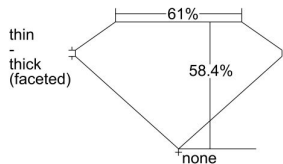

GIA®

FACSIMILE

GIA REPORT 6482822168

Verify this report at GIA.edu

GIA NATURAL DIAMOND DOSSIER®

March 14, 2024
GIA Report Number **6482822168**
Shape and Cutting Style ..... **Heart Brilliant**
Measurements ..... **4.08 x 4.61 x 2.69 mm**

GRADING RESULTS

Carat Weight ..... **0.30 carat**
Color Grade ..... **D**
Clarity Grade **S11**

ADDITIONAL GRADING INFORMATION

Polish ..... **Excellent**
Symmetry ..... **Very Good**
Fluorescence ..... **None**
Clarity Characteristics ..... **Crystal**
Inscription(s): **GIA 6482822168**

PROPORTIONS

Profile not to actual proportions

GRADING SCALES

GIA COLOR SCALE		GIA CLARITY SCALE			
COLORLESS	D	VERY VERY SLIGHTLY INCLUDED	FLAWLESS		
	E		INTERNALLY FLAWLESS		
	F	VERY SLIGHTLY INCLUDED	VVS₁		
	G		VVS₂		
	H		VS₁		
	NEAR COLORLESS	I	SLIGHTLY INCLUDED	VS₂	
		J		S1₁	
		FAINT	K	INCLUDED	S1₂
			L		I₁
			M		I₂
VERT LIGHT	N	INCLUDED	I₃		
	O				
	P				
	Q				
	R				
LIGHT	S				
	T				
	U				
	V				
	W				
	X				
	Y				
	Z