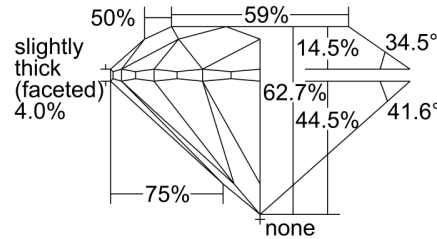

GIA NATURAL DIAMOND GRADING REPORT

March 19, 2024  
 GIA Report Number ..... 6482829290  
 Shape and Cutting Style ..... Round Brilliant  
 Measurements ..... 6.76 - 6.79 x 4.25 mm

GRADING RESULTS

Carat Weight ..... 1.21 carat  
 Color Grade ..... G  
 Clarity Grade ..... VVS2  
 Cut Grade ..... Excellent

ADDITIONAL GRADING INFORMATION

Polish ..... Excellent  
 Symmetry ..... Excellent  
 Fluorescence ..... None  
 Inscription(s): GIA 6482829290

PROPORTIONS

Profile to actual proportions

CLARITY CHARACTERISTICS

KEY TO SYMBOLS\*

- Pinpoint

GRADING SCALES

GIA  
COLOR  
SCALE

COARSEST	D
	E
	F
NEAR COARSEST	G
	H
	I
FANT	J
	K
	L
VERY LIGHT	M
	N
	O
	P
	Q
	R
	S
LIGHT	T
	U
	V
	W
	X
Y	
Z	

GIA  
CLARITY  
SCALE

VERY VERY SLIGHTLY INCLUDED	FLAWLESS
	INTERNALLY FLAWLESS
	VVS <sub>1</sub>
VERY SLIGHTLY INCLUDED	VVS <sub>2</sub>
	VS <sub>1</sub>
SLIGHTLY INCLUDED	VS <sub>2</sub>
	SI <sub>1</sub>
INCLUDED	SI <sub>2</sub>
	I <sub>1</sub>
	I <sub>2</sub>
I <sub>3</sub>	