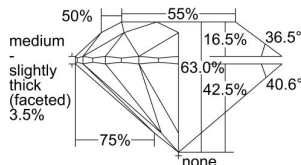

GIA®

FACSIMILE

GIA REPORT 6482830061

Verify this report at GIA.edu

GIA NATURAL DIAMOND DOSSIER®

March 14, 2024
GIA Report Number **6482830061**
Shape and Cutting Style ..... **Round Brilliant**
Measurements ..... **4.30 - 4.31 x 2.71 mm**

GRADING RESULTS

Carat Weight ..... **0.31 carat**
Color Grade ..... **F**
Clarity Grade **S11**
Cut Grade ..... **Excellent**

ADDITIONAL GRADING INFORMATION

Polish ..... **Excellent**
Symmetry ..... **Excellent**
Fluorescence ..... **None**
Clarity Characteristics ..... **Cloud**
Inscription(s): **GIA 6482830061**

PROPORTIONS

Profile to actual proportions

GRADING SCALES

GIA COLOR SCALE

COLOREDNESS	D
	E
	F
	G
	H
	I
	J
NEAR COLORLESS	K
	L
Faint	M
	N
	O
	P
Very Light	Q
	R
	S
	T
	U
	V
Light	W
	X
	Y
	Z

GIA CLARITY SCALE

VERY VERY SLIGHTLY INCLUDED	FLAWLESS
	INTERNALLY FLAWLESS
VERY SLIGHTLY INCLUDED	VVS₁
	VVS₂
SLIGHTLY INCLUDED	VS₁
	VS₂
INCLUDED	I₁
	I₂
	I₃

GIA CUT SCALE

EXCELLENT	VERY GOOD	GOOD	FAIR	POOR