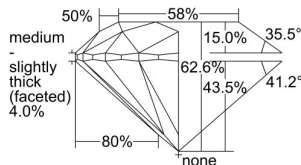

GIA®

FACSIMILE

GIA REPORT 6482841373

Verify this report at GIA.edu

GIA NATURAL DIAMOND DOSSIER®

March 18, 2024
GIA Report Number **6482841373**
Shape and Cutting Style ..... **Round Brilliant**
Measurements ..... **5.95 - 5.98 x 3.74 mm**

GRADING RESULTS

Carat Weight ..... **0.83 carat**
Color Grade ..... **H**
Clarity Grade **VS1**
Cut Grade ..... **Excellent**

ADDITIONAL GRADING INFORMATION

Polish ..... **Excellent**
Symmetry ..... **Excellent**
Fluorescence ..... **None**
Clarity Characteristics..... **Feather, Cloud, Pinpoint, Needle**
Inscription(s): **GIA 6482841373**

PROPORTIONS

Profile to actual proportions

GRADING SCALES

GIA COLOR SCALE		GIA CLARITY SCALE		GIA CUT SCALE		
COLORLESS	D	VERY VERY SLIGHTLY INCLUDED	FLAWLESS	EXCELLENT		
	E		INTERNALLY FLAWLESS			
	F		VVS₁			
	G		VVS₂			
	NEAR COLORLESS	H	VERY SLIGHTLY INCLUDED	VS₁	VERY GOOD	
		I		VS₂		
		FAINT	J	SLIGHTLY INCLUDED	SI₁	FAIR
			K		SI₂	
	L		I₁			
	VERY LIGHT		M	INCLUDED	I₂	POOR
N			I₃			
O						
P						
LIGHT	Q					
	R					
	S					
	T					
	U					
	V					
	W					
	X					
	Y					
	Z